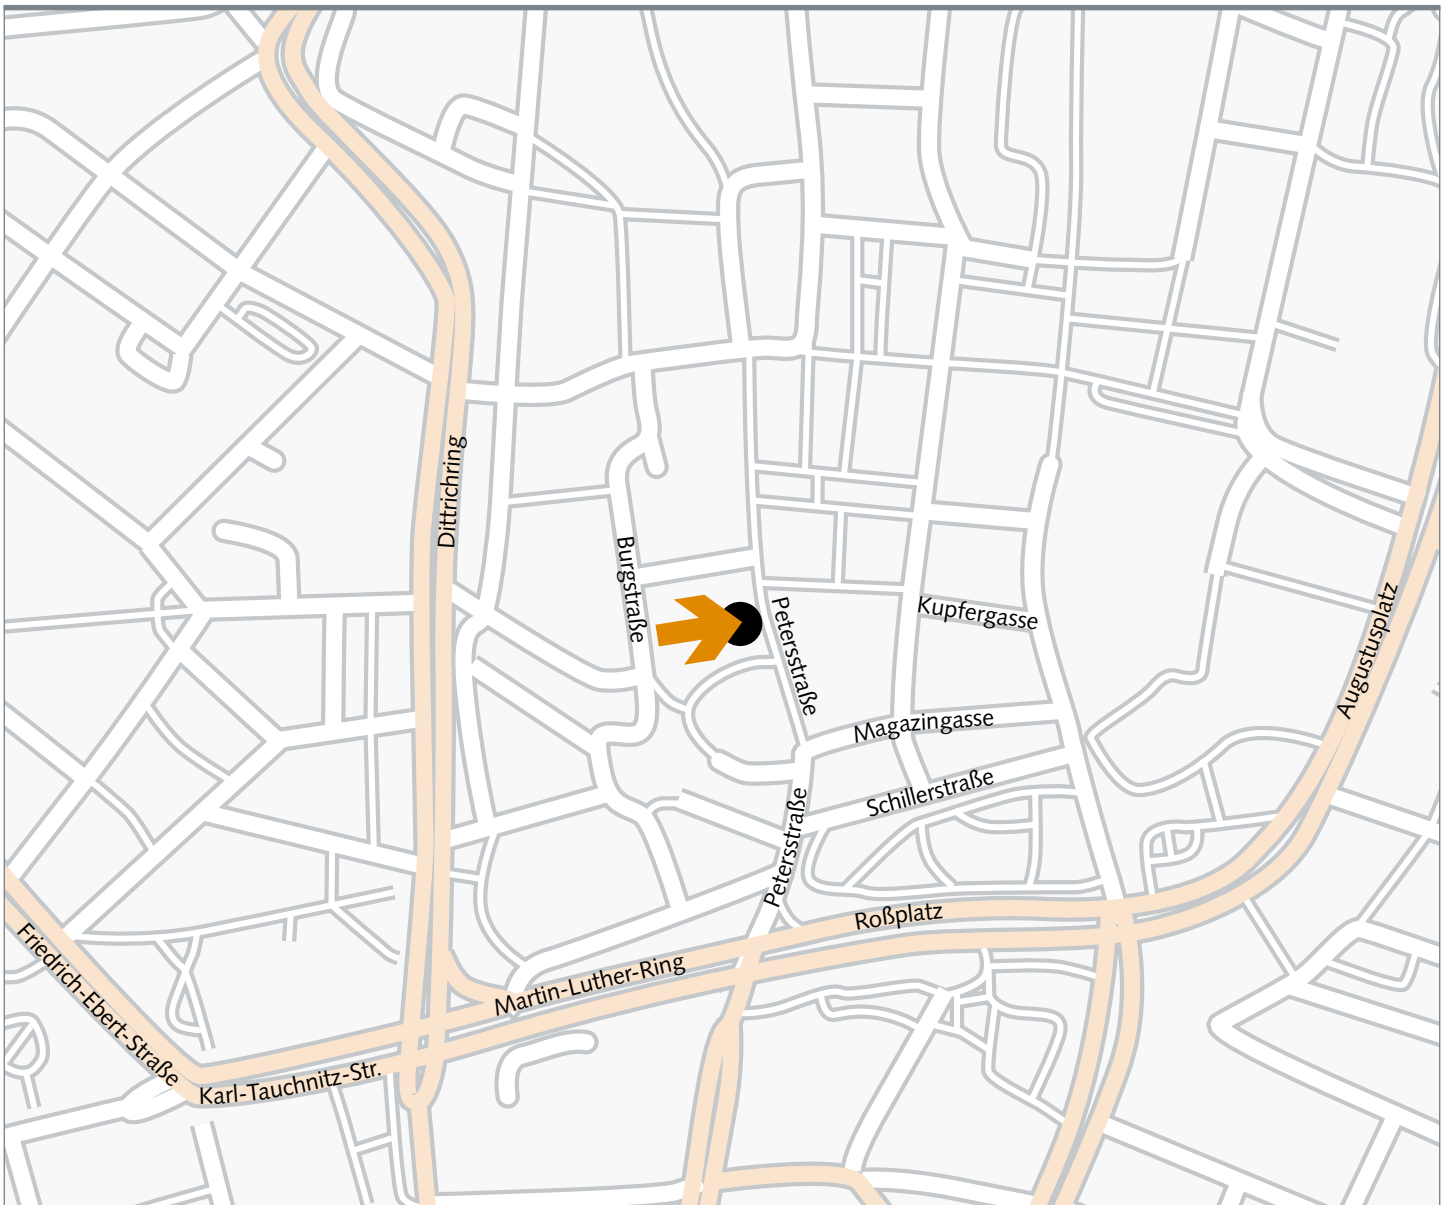

Welcome to Leipzig (D)

How to find the LEYHAUSEN office

LEYHAUSEN
Field Services International
Petersstraße 28
D-04109 Leipzig

T +49 (0) 341 21 71 - 712
F +49 (0) 341 21 71 - 729
feldleitung@leyhausen.com
www.leyhausen.com